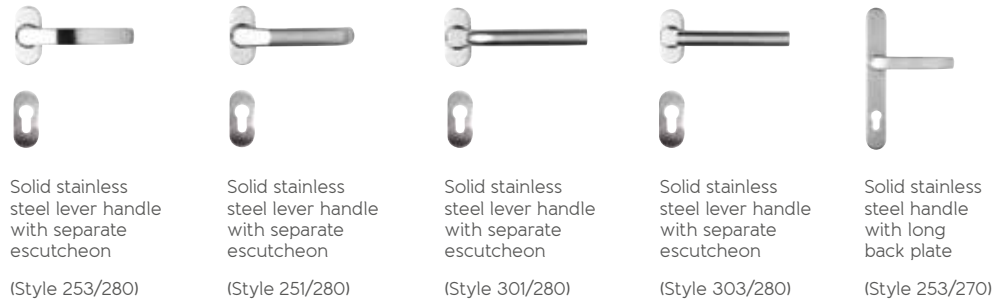

Getting a handle on things...

The handles of an Origin Residential Door are the perfect finishing touch to the exquisitely designed system.

Choose from a selection of elegant handle styles that have been designed and manufactured with the same level of care and dedication as every other component.

With the offset handle, you can choose to have it placed on either the panel itself or on the door sash, whilst the straight bar and bow bar handles will sit on the panel.*

In addition to striking the optimum balance between superior strength and sleek design, our handles are exhaustively cycle-tested to ensure they mirror the flawless functionality of the doors themselves and will, therefore, stand the test of time.

*Handle options and positions may vary dependent on the panel chosen.

Premium stainless steel range

Solid stainless steel lever handle with separate escutcheon

(Style 253/280)

Solid stainless steel lever handle with separate escutcheon

(Style 251/280)

Solid stainless steel lever handle with separate escutcheon

(Style 301/280)

Solid stainless steel lever handle with separate escutcheon

(Style 303/280)

Solid stainless steel handle with long back plate

(Style 253/270)

Certain models can also be colour coded in any RAL shade.